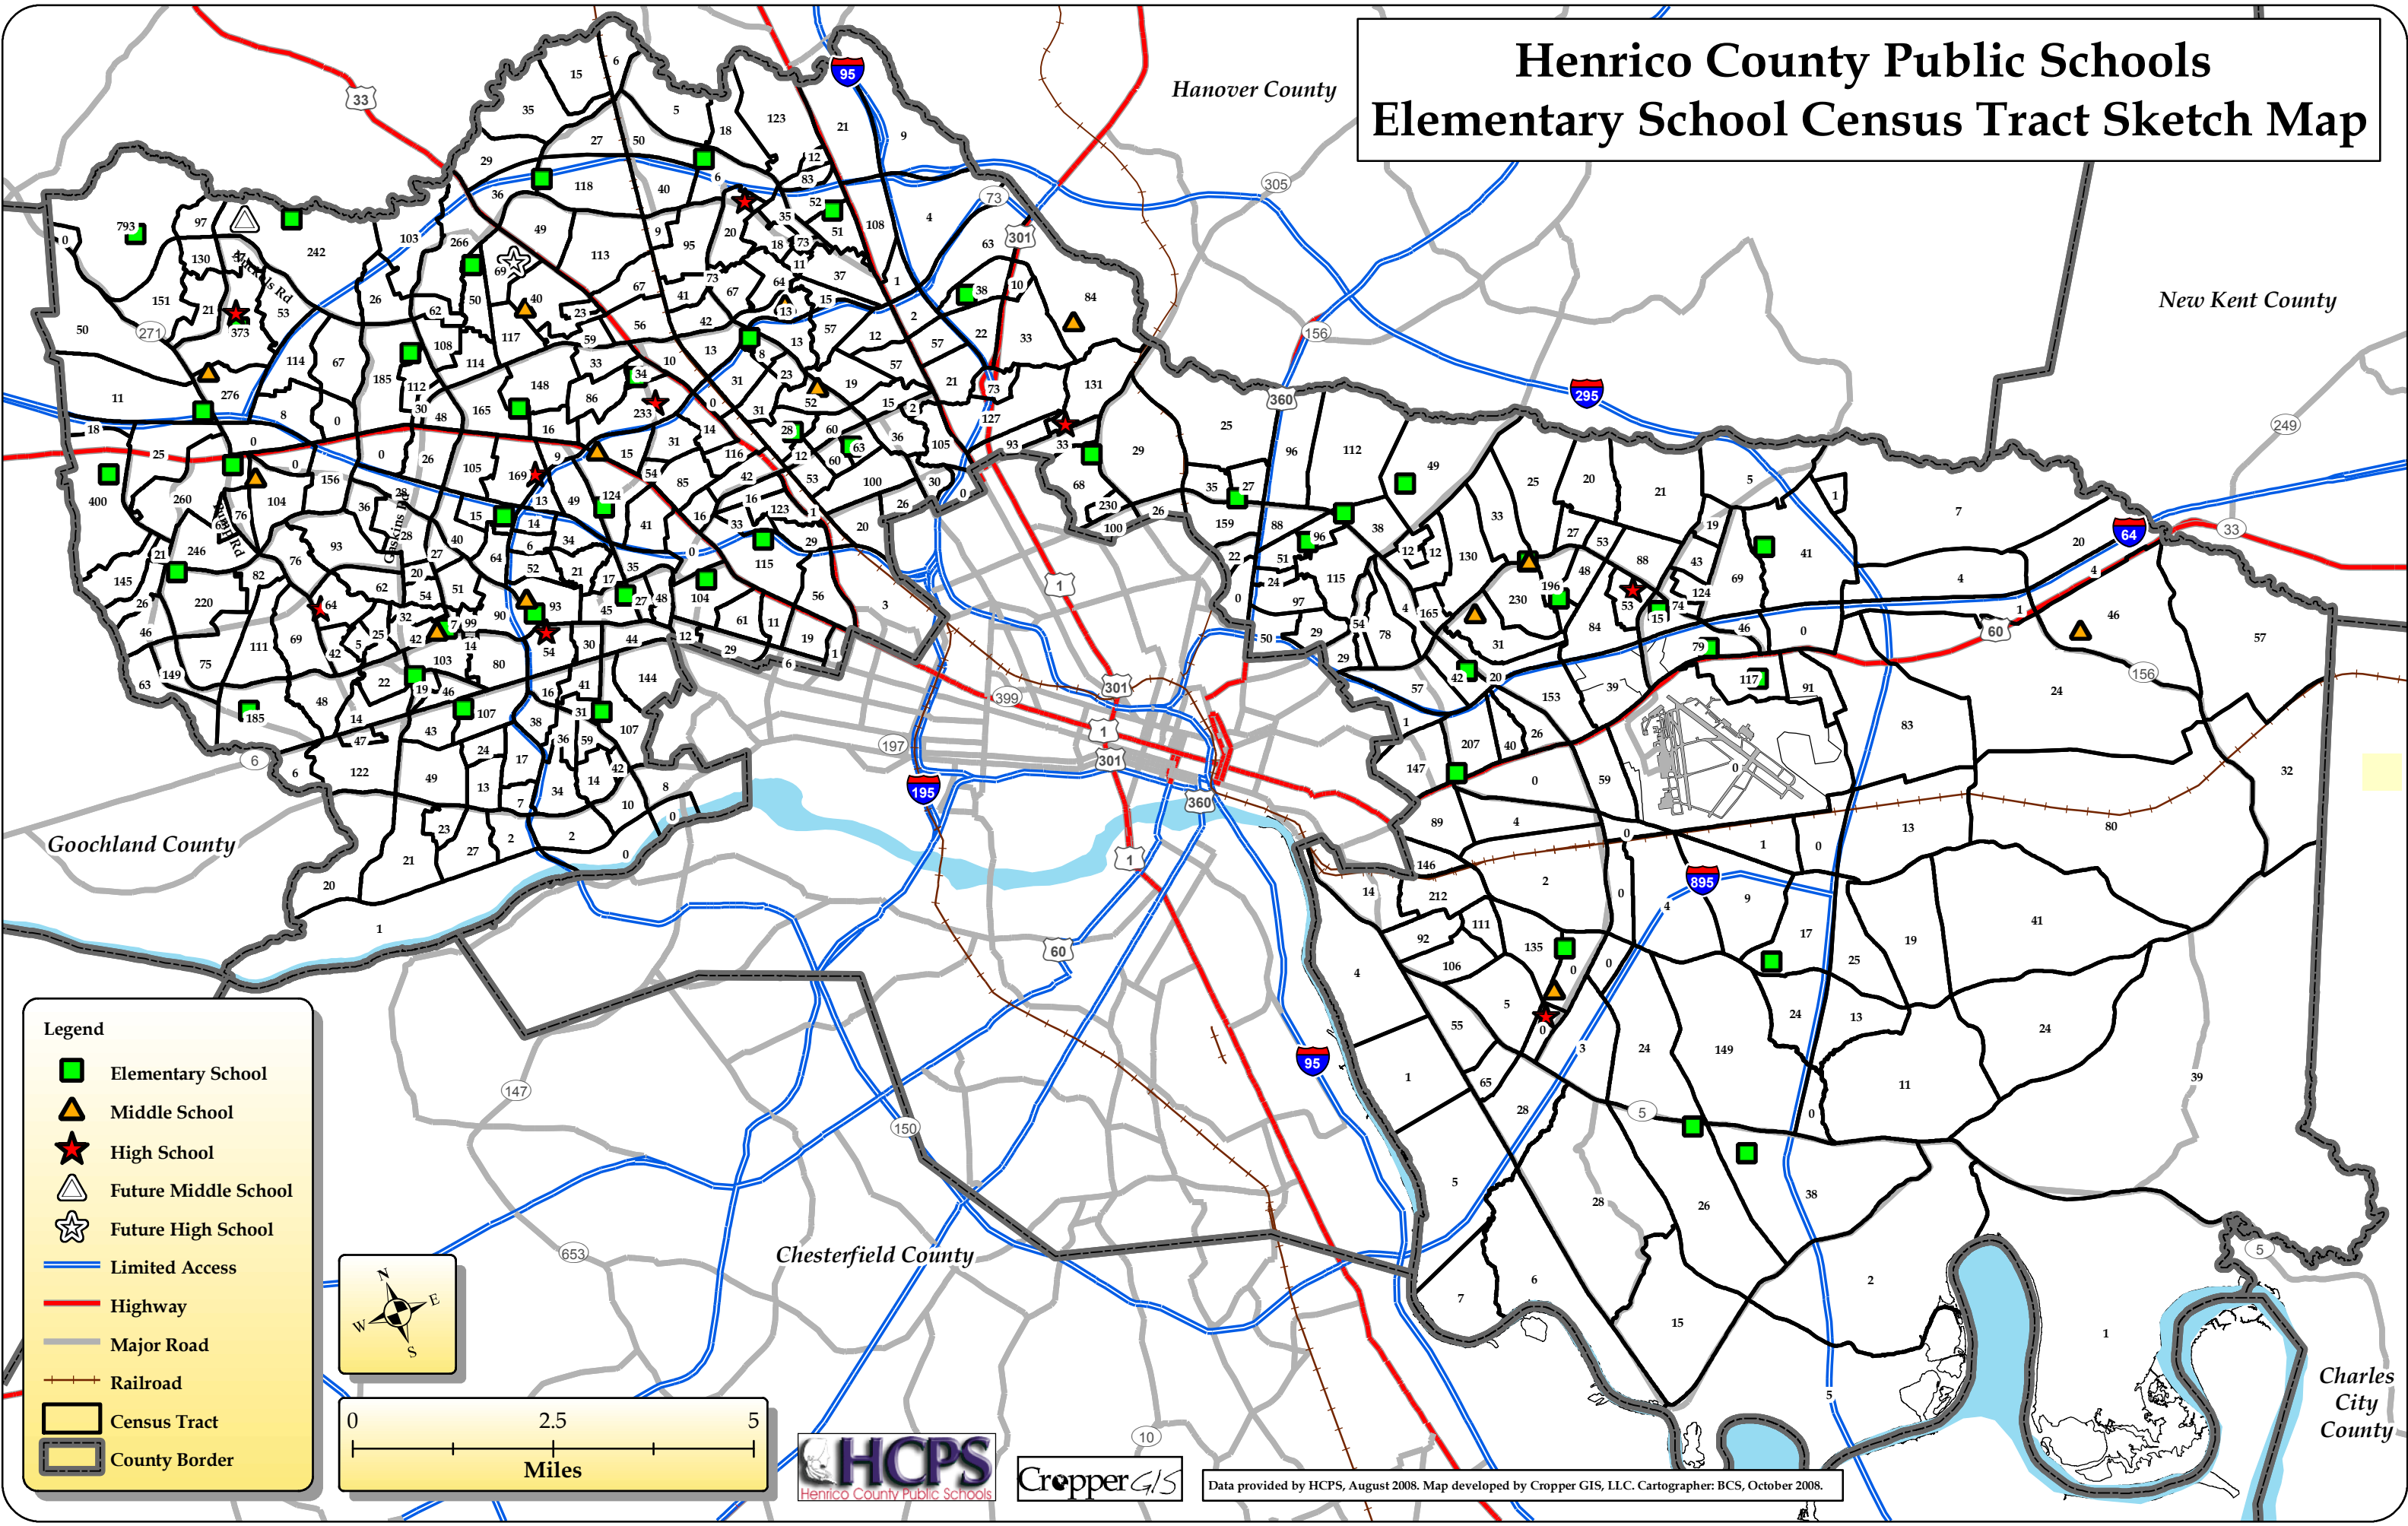

# Henrico County Public Schools Elementary School Census Tract Sketch Map

**Legend**

- Elementary School
- ▲ Middle School
- ★ High School
- Future Middle School
- Future High School
- Limited Access
- Highway
- Major Road
- Railroad
- Census Tract
- County Border

0 2.5 5  
Miles

Data provided by HCPS, August 2008. Map developed by Cropper GIS, LLC. Cartographer: BCS, October 2008.