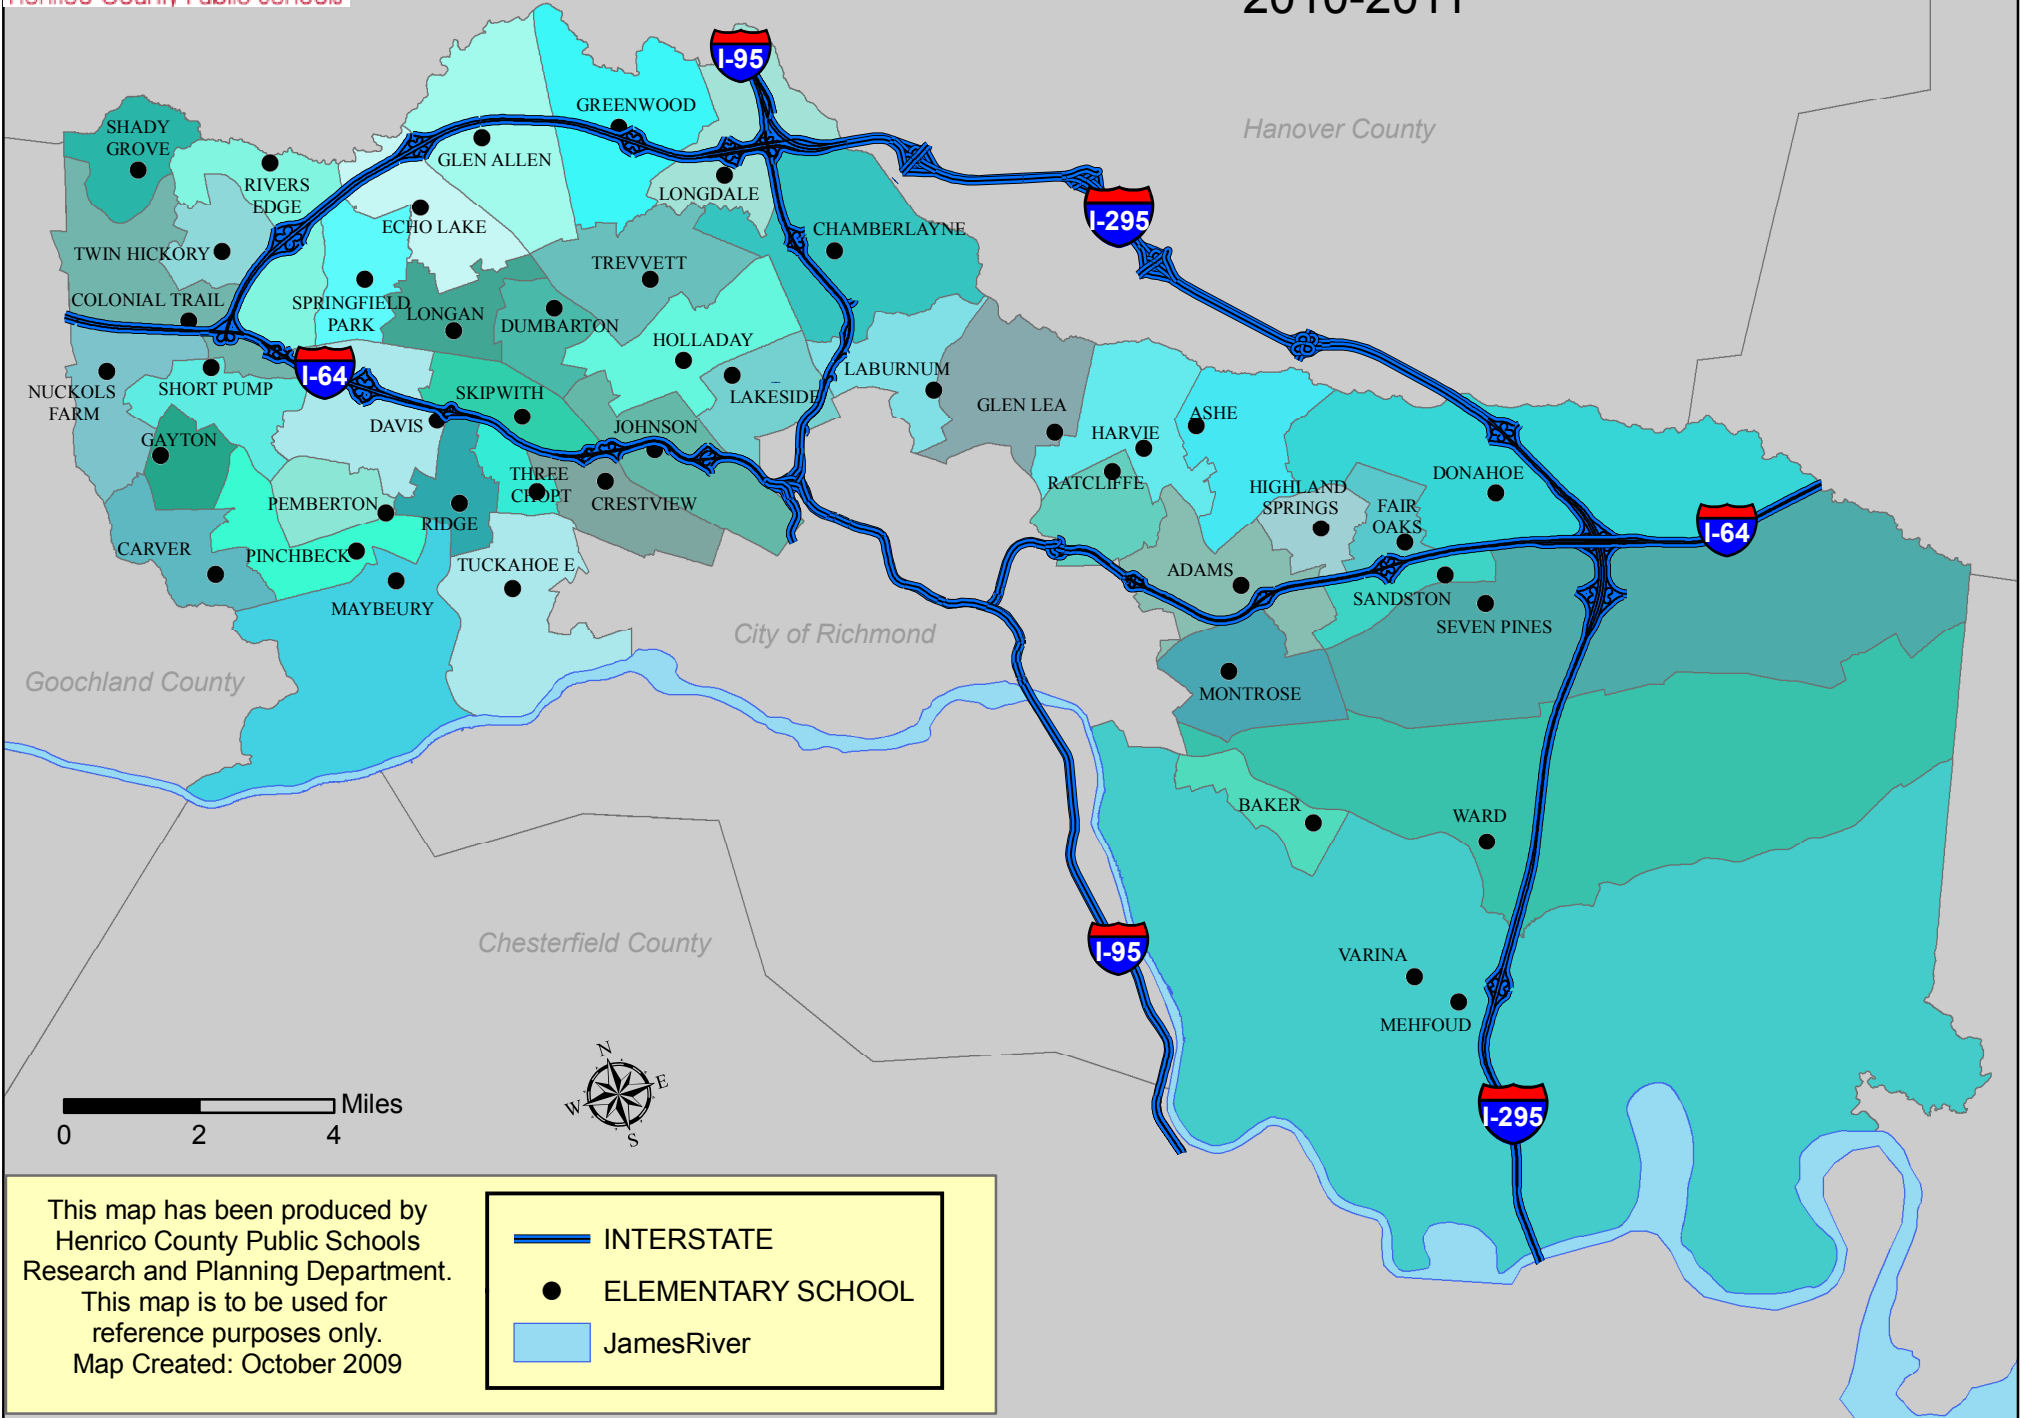

# Elementary School Attendance Zones 2010-2011

This map has been produced by Henrico County Public Schools Research and Planning Department. This map is to be used for reference purposes only. Map Created: October 2009